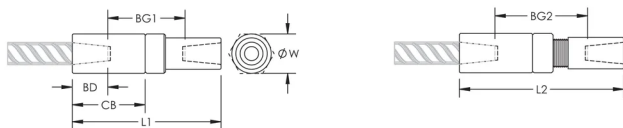

DALŠÍ PODROBNOSTI O PRODUKTU

Bar dimensions and weights listed may vary by region. Coupler sizes not shown may be available by special order. Contact your nVent LENTON representative for more information.

Suffix "EE" has been added to some part numbers to clarify design version among regions.

DIAGRAMS

UPOZORNĚNÍ

Produkty nVent musí být instalovány a používány pouze tak, jak je uvedeno v instrukčních listech a materiálech pro školení nVent. Instrukční listy jsou k dispozici na www.nvent.com a od vašeho zástupce zákaznického servisu nVent. Nesprávná instalace, zneužití, nesprávné použití nebo jiný nedostatek úplného dodržování pokynů a varování nVent může způsobit selhání produktu, poškození majetku, vážné zranění osob a smrt a/nebo zrušit vaši záruku.

North America

+1.800.753.9221

Option 1 – Customer Care

Option 2 – Technical

Support

Europe

Netherlands:

+31 800-0200135

France:

+33 800 901 793

Europe

Germany:

800 1890272

Other Countries:

+31 13 5835404

APAC

Shanghai:

+ 86 21 2412 1618/19

Sydney:

+61 2 9751 8500

Naše portfolio silných značek:

CADDY

ERICO

HOFFMAN

ILSCO

SCHROFF

TRACHTE