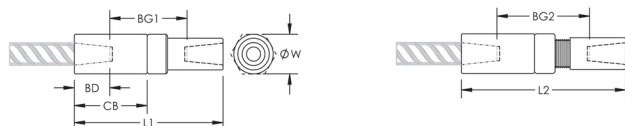

Bar Depth (BD): 21mm

Bar Gap 1 (BG1): 51mm

Bar Gap 2 (BG2): 62mm

Coupler Body (CB): 48mm

Unit Weight: 0.32 kg

Designed to Meet: AASHTO; ABNT NBR 8548:1984; ACI 318 Type 1 (125% Specified Yield); ACI 318 Type 2 (Specified Tensile); ACI 349; ACI 359; AS3600

DALŠÍ PODROBNOSTI O PRODUKTU

Bar dimensions and weights listed may vary by region. Coupler sizes not shown may be available by special order. Contact your nVent LENTON representative for more information.

Suffix "EE" has been added to some part numbers to clarify design version among regions.

DIAGRAMS

UPOZORNĚNÍ

Produkty nVent musí být instalovány a používány pouze tak, jak je uvedeno v instrukčních listech a materiálech pro školení nVent. Instrukční listy jsou k dispozici na www.nvent.com a od vašeho zástupce zákaznického servisu nVent. Nesprávná instalace, zneužití, nesprávné použití nebo jiný nedostatek úplného dodržování pokynů a varování nVent může způsobit selhání produktu, poškození majetku, vážné zranění osob a smrt a/nebo zrušit vaši záruku.

North America

+1.800.753.9221

Option 1 – Customer Care

Option 2 – Technical

Support

Europe

Netherlands:

+31 800-0200135

France:

+33 800 901 793

Europe

Germany:

800 1890272

Other Countries:

+31 13 5835404

APAC

Shanghai:

+ 86 21 2412 1618/19

Sydney:

+61 2 9751 8500

Naše portfolio silných značek:

CADDY

ERICO

HOFFMAN

ILSCO

SCHROFF

TRACHTE