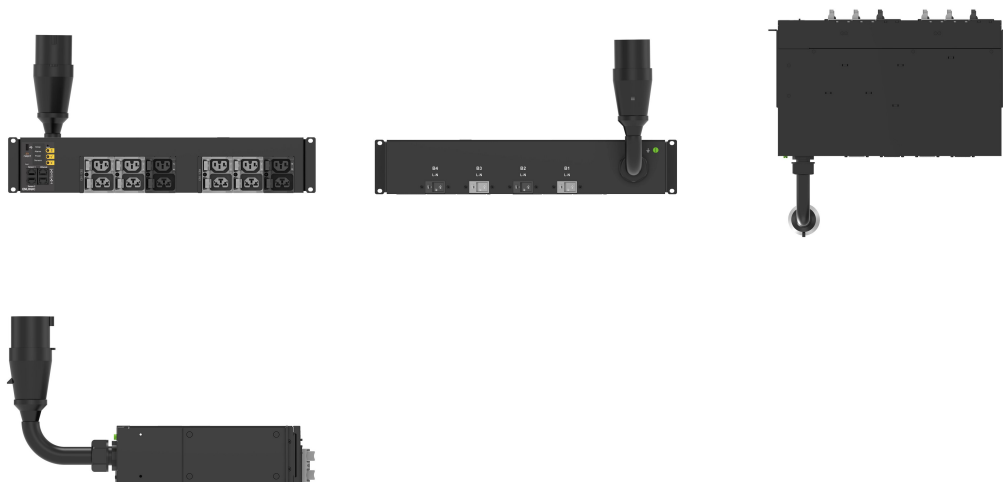

MSP0 PDU, 2U, 60A(48A)NA/63A Int, 208V NA, 230V Int, 1P, 4 CB, 12 Locking Combo

Data Solutions

KATALOGOVÉ ČÍSLO

EN6383

The Advantage Series Outlet Metered, Outlet Switched PDU family offers energy metering with advanced power and environmental monitoring options and remote outlet on/off switching. Comprehensive monitoring at the input phase, circuit breaker, and individual outlet levels offers advanced alerts of potential overloads. Billing-grade metering provides accurate power consumption data for energy use optimization. The hot-swappable network management controller features Gigabit and redundant ethernet communication with advanced support for external environmental sensors and rack security access solutions.

VLASTNOSTI PRODUKTU

Produktová řada: Enlogic

Product Type: Socket Strip

Typ zásuvky: (6) Locking C13/C15; (6) Locking C13/C15/C19/C21

Circuit Breaker: 20 A

Barva: Black

Circuit Breaker Quantity: 4

Switched Outlets: Yes

Nominální napětí: 230V

Removable Input Cable: No

Amperage (Derated Amperage): 60 A (48 A) North America; 63 A International

Rack Units: 2U

Typ: Intelligent PDU

Povrchová úprava: Strukturovaný Práškový

Metering Type: Outlet

Materiál: Ocel

Výška: 87mm

Hmotnost: 8kg

Šířka: 444mm

Hloubka: 269mm

Množství v balení: 1

Input Cable Length: 3m

DALŠÍ PODROBNOSTI O PRODUKTU