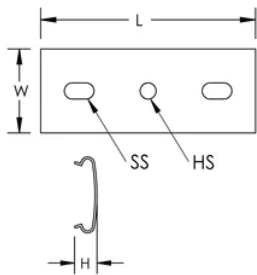

### VLASTNOSTI

---

Tool-free install

Ideal for tray depths up to 100mm

### VLASTNOSTI PRODUKTU

---

Article Number: 820731

Barva: Red

Materiál: Plast

Length (L): 94mm

Width (W): 36.6mm

Height (H): 10mm

Hole Size (HS): 7mm

## DIAGRAMS

---