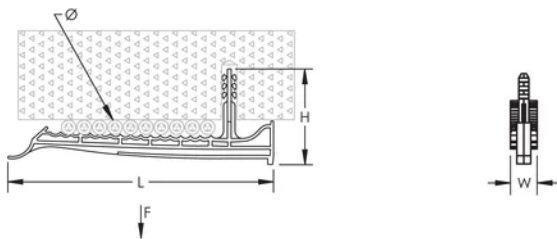

Single Cable Bracket with Plug

VLASTNOSTI

Ideal for smaller runs of cables

Up to two plastic conduit clips can be attached to the bracket allowing the support of cables and conduits using a single hole in the concrete

Flexible clip retains shape and allows for cables to be inserted after installation

Cables are neatly installed providing a consistent and professional appearance

Low profile allows for installations in tight spaces

Tool-free push-in installation after hole has been drilled into the concrete

Halogen free

UV-stabilized

SPECIFIKACE

DIAGRAMS